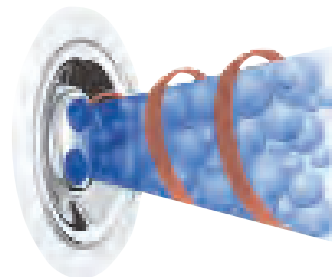

Superior design and sophisticated style, MARKON's C-Lenda jets are flush mounted with the bath wall, creating a smooth, continuous surface without any protrusions. Visually pleasing and extremely comfortable, the C-Lenda jets are easy to clean and will maintain their appealing look for years to come.

There will be no looking back...

Innovative Thinking

MARKON focuses on changing needs and have designed and developed technological advancements in water jets for the spa bath market. Their philosophy is to lead the world in the design and development of new products through innovation and total quality.

Every aspect of C-Lenda technology has been designed with the bather in mind. From smooth, easily adjustable controls, with invigorating performance, through to the super-safe suction system, you can be assured of top quality.

Spasplash and Markon

At SpaSplash we are committed to designing and developing high quality products, incorporating the best features available to keep us at the cutting edge of spa bath design.

We can incorporate the Markon C-Lenda flush jets into any of our baths to create the best possible experience for our clients.

Our key strength is our ability to control the total process of design, specification and manufacture which allows us to produce quality, bespoke products, from idea to delivery.